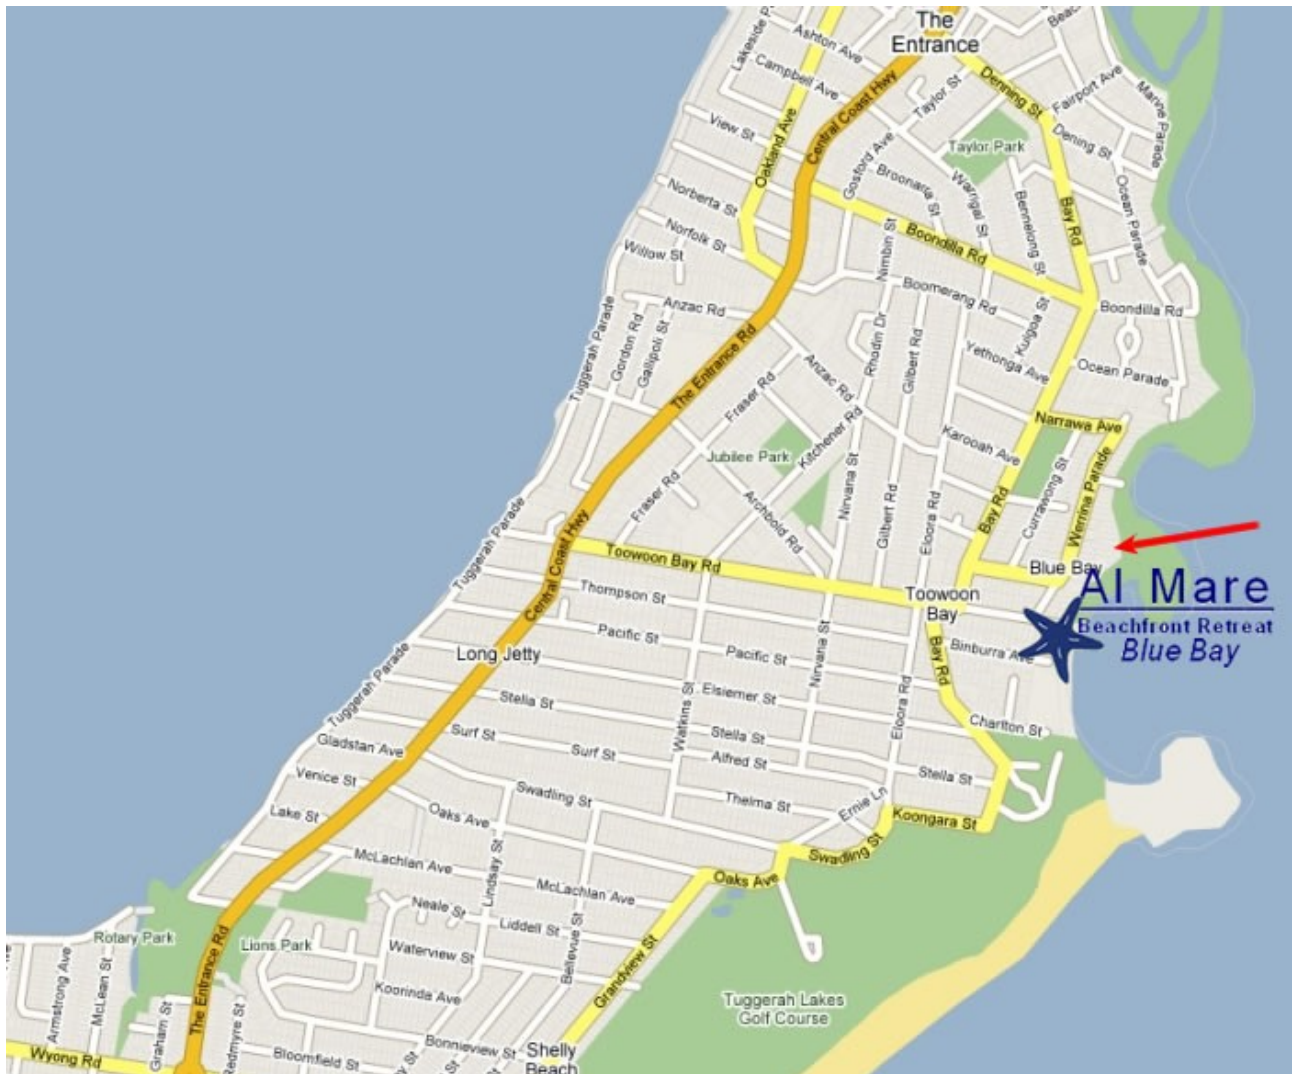

## Al Mare Beachfront Retreat

42 Werrina Parade, Blue Bay NSW 2261

Phone: 02 4333 7979

Fax: 02 4333 3778

Email: [relax@almarebeachfront.com.au](mailto:relax@almarebeachfront.com.au)

### Driving instructions

- Travel by car from Sydney or Newcastle on the F3 Freeway and take the Wyong / The Entrance Exit (Tuggerah Interchange).
- Continue past Westfield Shopping Centre through the major roundabout and on to Wyong Road toward The Entrance.
- Turn left on to the Central Coast Highway (formerly The Entrance Road).
- Turn RIGHT at Long Jetty METRO Service Station, into TOOWOON BAY ROAD.
- Follow to the very end of the road (you will go past Toowoon Bay Village shops & through a 'Stop' sign).
- The road then veers LEFT into WERRINA PARADE.
- Al Mare is No. 42 on the right - proceed down bottom of driveway to Electric Gates ..... Push Intercom Button on post.
- To ensure someone is on-site to welcome you, please phone on the day to confirm your arrival time